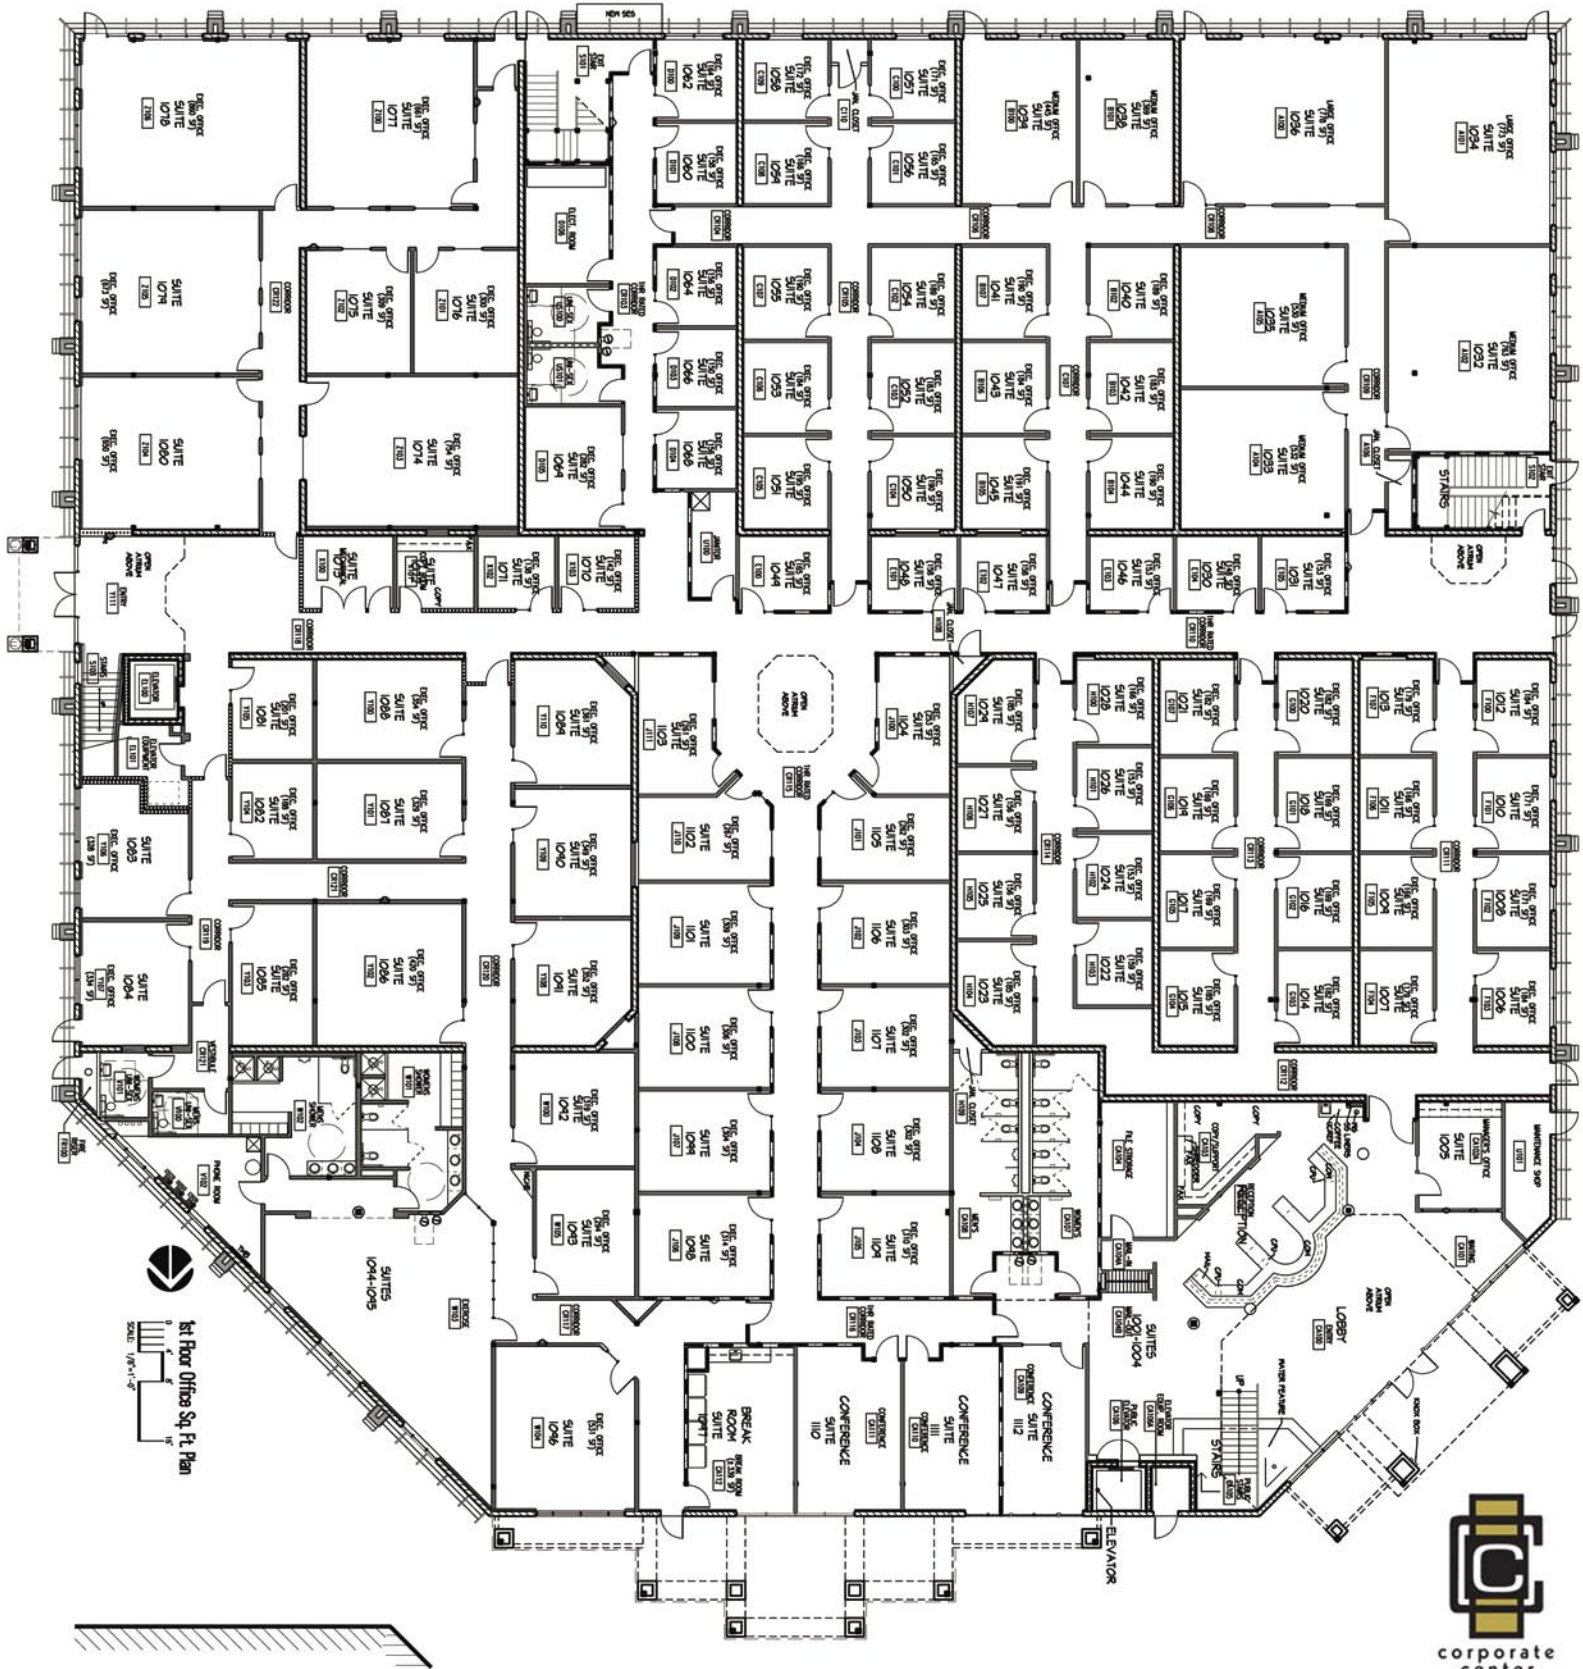

# Corporate Center at Val Vista

## Floor Plan - First Floor

1st Floor Office Sq. Ft. Plan  
SCALE: 1/8" = 1'-0"

## Floor Plan - Second Floor